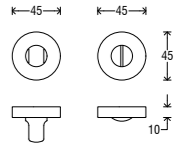

Turn & releases set

Set nottolini

Wc Tondo l/o

Turn & release set

Set nottolino

Turn & release

Nottolino

NS04

Finish

Finitura

Available in all the finishes in the catalogue.

Disponibile in tutte le finiture a catalogo.