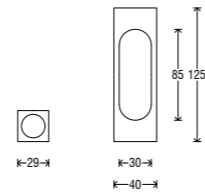

Kit	+	Finish
Kit		Finitura
KR05		C01
		C02