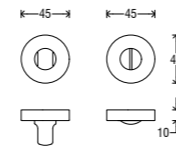

Wc Tondo

Turn & release set

Set nottolino

Turn & release

Nottolino

NS01

Rosette

Rosetta

RTX59

Finish

Finitura

Available in all the finishes in the catalogue.

Disponibile in tutte le finiture a catalogo.