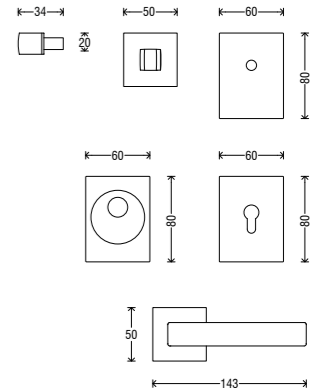

Security door kit

Kit per blindati

Kit	+	Finish
Kit		Finitura
K519		C02 
		N52 

Quadro

Security door kit

Kit per blindati

Kit	+	Finish
Kit		Finitura
K254		C02 
		N52 

Hinge covers