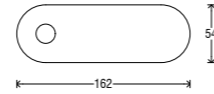

Plate Placca	+	Finish Finitura
PST		Available in all the finishes in the catalogue. <i>Disponibile in tutte le finiture a catalogo.</i>