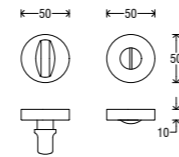

Farfalla

Turn & release set

Set nottolino

Turn & release

Nottolino

NS03

Rosette

Rosetta

RTX07

Finish

Finitura

Available in all the finishes in the catalogue.

Disponibile in tutte le finiture a catalogo.