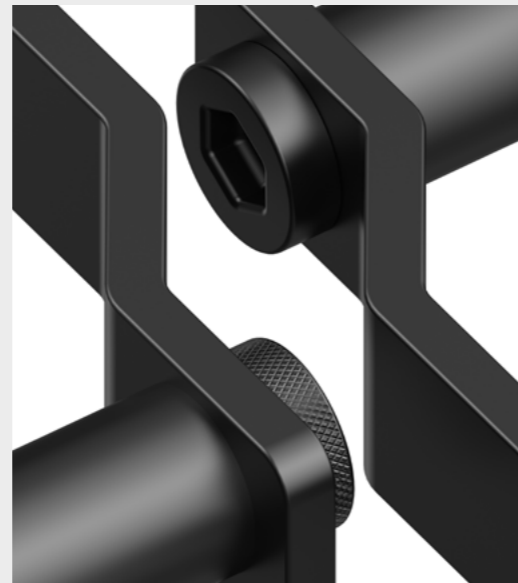

06. Ritorno al design.

Oggi che la parola design ha quasi perso di significato, ne ritroviamo il senso tornando alla sua radice. Nella collaborazione con designer di culture e visioni diverse, nella contaminazione continua, nella fusione di esperienze.

07. Sustainable action.

We believe in a sustainable future and that comes through committed action, day after day. Doing, not just being. We are lucky enough to work in a valley surrounded by greenery and we know how important it is to safeguard the beautiful planet that hosts us.