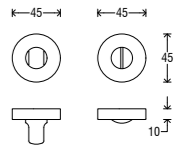

Turn & releases set

Set nottolini

Wc Tondo l/o

Turn & release set

Set nottolino

Turn & release

Nottolino

NS04

Finish

Finitura

Available in all the finishes in the catalogue.

Disponibile in tutte le finiture a catalogo.